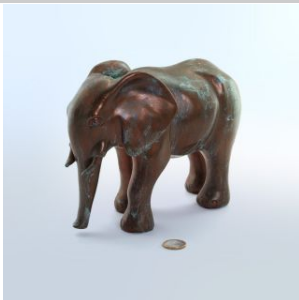

88-310005-U3

9,75 EUR

Cap hellblau

88-310005-U5

9,75 EUR

Elefant Kupfer

203285-13

89,00 EUR