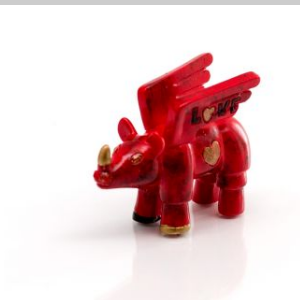

Supermini, heart

88-770033-0010